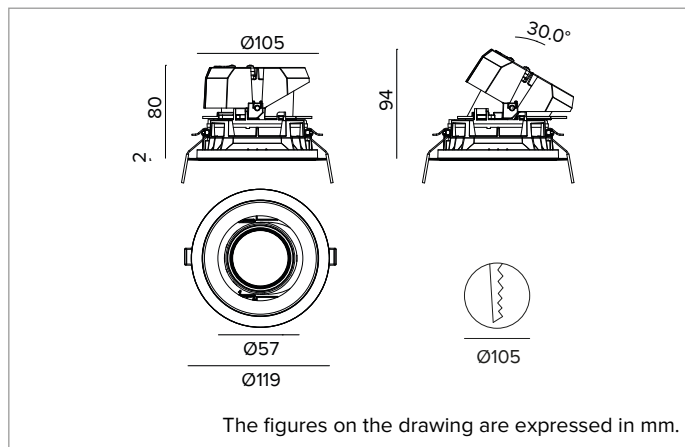

1T8746EL | CTEVO ARCHITECTURAL 105

Adjustable recessed LED projector in a trim version

		3000K	H(m)	D(m)	E _{max} (lx)
		Ra90		14°	
		Fixture Power	21W	1	0.24
		Source Flux	1783lm	2	0.49
		Fixture Flux	1265lm	3	0.73
		Efficacy	59lm/W	4	0.97
TS1304	I _{max} =6835cd/klm	I _{max}	12186cd	5	1.21

CCT nominal: 3000K

Lifetime (L80/B10): >50000h tq +25°C

ILLUMINOTECHNICAL CHARACTERISTICS

SP - precision optics with a black silicone cut off ring. Version with a convex faceted highly reflective anodised aluminium reflector and a holographic diffusion filter. UGR<19 (EN 12464-1).

Optic: REFLECTOR

Beam angles: SP

Optical efficiency: 71%

Fixture flux: 1265lm

Luminous efficacy: 59lm/W

Photobiological safety: Compliant with RG1 low risk group

MECHANICAL CHARACTERISTICS

Die-cast black painted anodised aluminium body and dissipator. Black colour cover. The optical unit can be adjusted up to 30° on the vertical plane with a mechanical beam locking system and a graduated scale, and 358° on the horizontal plane. Trim version with an integrated black ring.

Colour and finish: Deep black

Weight: 0.515Kg

Version: TRIM

Degree of protection: IP20 for recessed part

Degree of protection: IP40 for exposed part

ELECTRICAL CHARACTERISTICS

Integrated electronic ON-OFF driver.