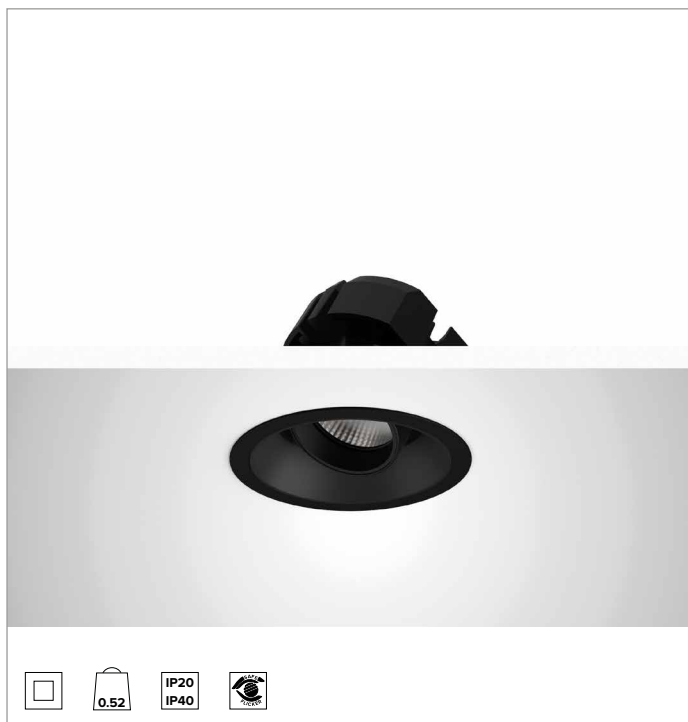

1T8746EL | CTEVO ARCHITECTURAL 105

Adjustable recessed LED projector in a trim version

		3000K	H(m)	D(m)	E _{max} (lx)
		Ra90		14°	
		Fixture Power	21W	1	0.24
		Source Flux	1783lm	2	0.49
		Fixture Flux	1265lm	3	0.73
		Efficacy	59lm/W	4	0.97
TS1304	I _{max} =6835cd/klm	I _{max}	12186cd	5	1.21

CCT nominal: 3000K

Lifetime (L80/B10): >50000h tq +25°C

ILLUMINOTECHNICAL CHARACTERISTICS

SP - precision optics with a black silicone cut off ring. Version with a convex faceted highly reflective anodised aluminium reflector and a holographic diffusion filter. UGR<19 (EN 12464-1).

Optic: REFLECTOR

Beam angles: SP

Optical efficiency: 71%

Fixture flux: 1265lm

Luminous efficacy: 59lm/W

Photobiological safety: Compliant with RG1 low risk group

MECHANICAL CHARACTERISTICS

Die-cast black painted anodised aluminium body and dissipator. Black colour cover. The optical unit can be adjusted up to 30° on the vertical plane with a mechanical beam locking system and a graduated scale, and 358° on the horizontal plane. Trim version with an integrated black ring.

Colour and finish: Deep black

Weight: 0.515Kg

Version: TRIM

Degree of protection: IP20 for recessed part

Degree of protection: IP40 for exposed part

ELECTRICAL CHARACTERISTICS

Integrated electronic ON-OFF driver.